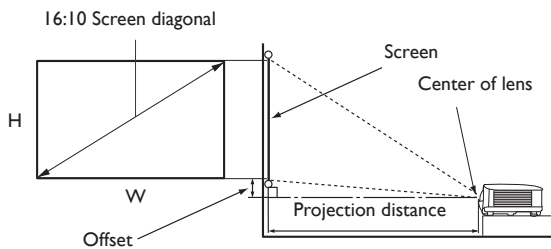

Distance Chart

Screen Size				Distance from screen	Offset
Diagonal	Height	Width			
70	1778	942	1508	739	47
80	2032	1077	1723	844	54
90	2286	1212	1939	950	61
100	2540	1346	2154	1055	67
110	2794	1481	2369	1161	74
120	3048	1615	2585	1267	81

The Screen aspect ratio is 16 : 10 and the projected picture is in a 16 : 10 aspect ratio.