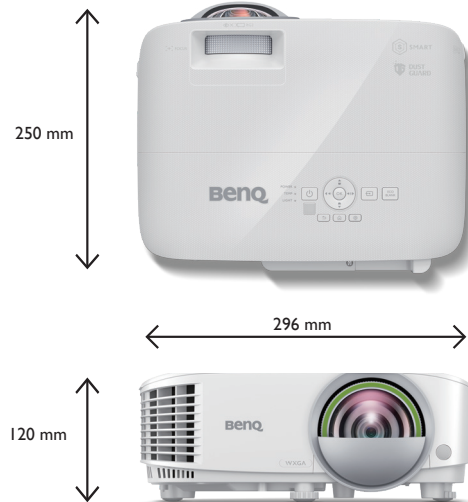

Dimensions