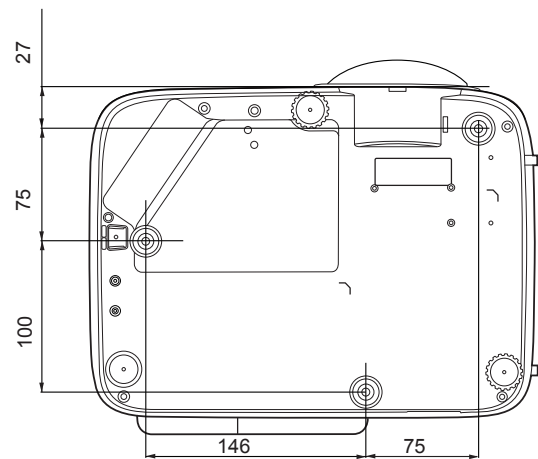

Ceiling Mount Chart

BenQ Europe B.V.

Meerenakkerweg 1-17
5652 AR Eindhoven
The Netherlands
Tel: +31 88 8889200
Fax: +31 88 8889299

BenQ.eu

© 2020 BenQ Corp. Specifications may vary by region, please visit your local stores for details. Actual product's features and specifications are subject to change without notice. This material may include corporate names and trademarks of third parties which are the properties of the third parties respectively.